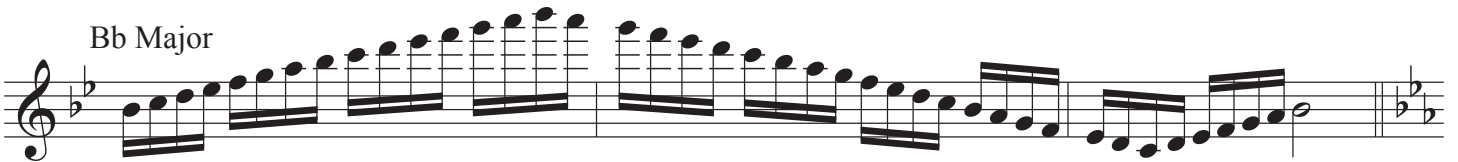

Flute Major Scales - Extended Range

C Major

F Major

Bb Major

Eb Major

Ab Major

Db Major

F# Major

B Major